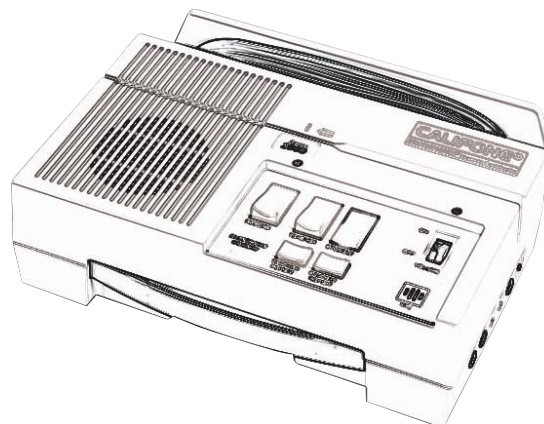

Distributed by:

Card Readers

Model 2020AV

- **Hidden teacher track record lock**
- **Built-in microphone**
- **10 second electronic memory**
- **Headphone and mic jacks**
- **AC and battery operated**
- **Full and half speeds**
- **Two Watts RMS of power**
- **Permanently attached AC cord with cord wrap**

These lightweight card readers enhance classroom curriculum and speech-language therapies. A permanent record of a student or client's progress can be made by recording onto a blank magnetic card or plugging a cassette recorder into the auxiliary output. The CardMaster 2020 has the added feature of an electronic memory that can store up to a 10 second message from either the teacher or student tracks. The built-in cord wrap can also be used to hold up to 72 magnetic cards. Preprogrammed Action Phonic Fundamentals cards offer vocal mirroring capability with consonant & vowels, rhyming words and many other programs.

Or, give us a call at 800-722-0500, and experience the Califone difference today!

Specifications

Power Output:	2 Watts into 4 ohms
Speaker:	3" round
FF/Rew Time:	120 seconds (C-60)
Microphone:	Built-in
Record Level Control:	Auto Logic Control
Speeds:	Full and half
Controls:	Volume, Student Track, Teacher Track, Record, Speed Selector, Teacher Track Record Interlock, Battery Check, 10 second Electronic Memory for Student and Teacher Tracks
Output Jacks:	Two headphone, Aux.
Input Jacks:	Two microphone
Power requirements:	120 VAC 50-60Hz or 4 "D" Cells 230V 50Hz (CE version)
Dimensions:	11"L x 8 1/4"W x 3 1/4"H
Weight:	5 Lbs. without batteries